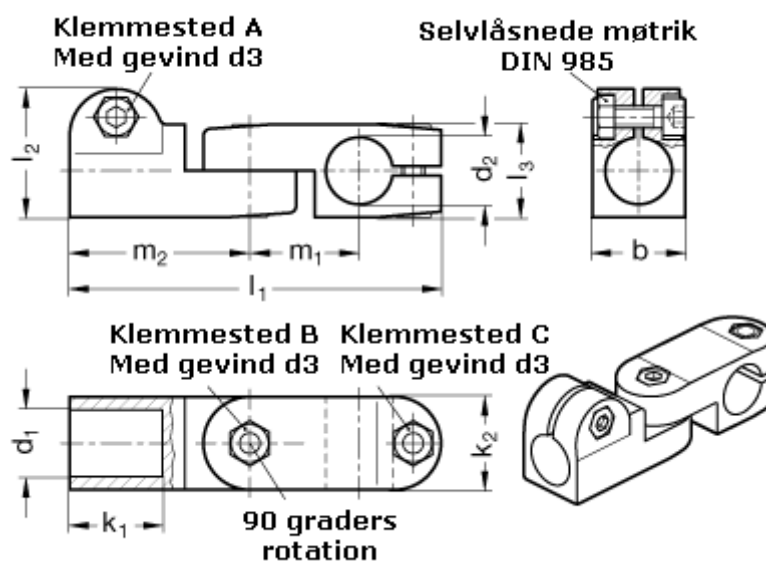

Article number: 20287B16B122SW

Description: E+G swivel clamp
GN287-B16-B12-2-SW

Measures

$b = 25$

$m_1 = 29.5$

$d_1 = B16$

$m_2 = 48.5$

$d_2 = B12$

$d_3 = M 6$

$k_1 = 25$

$k_2 = 25$

$l_1 = 100$

$l_2 = 34.5$